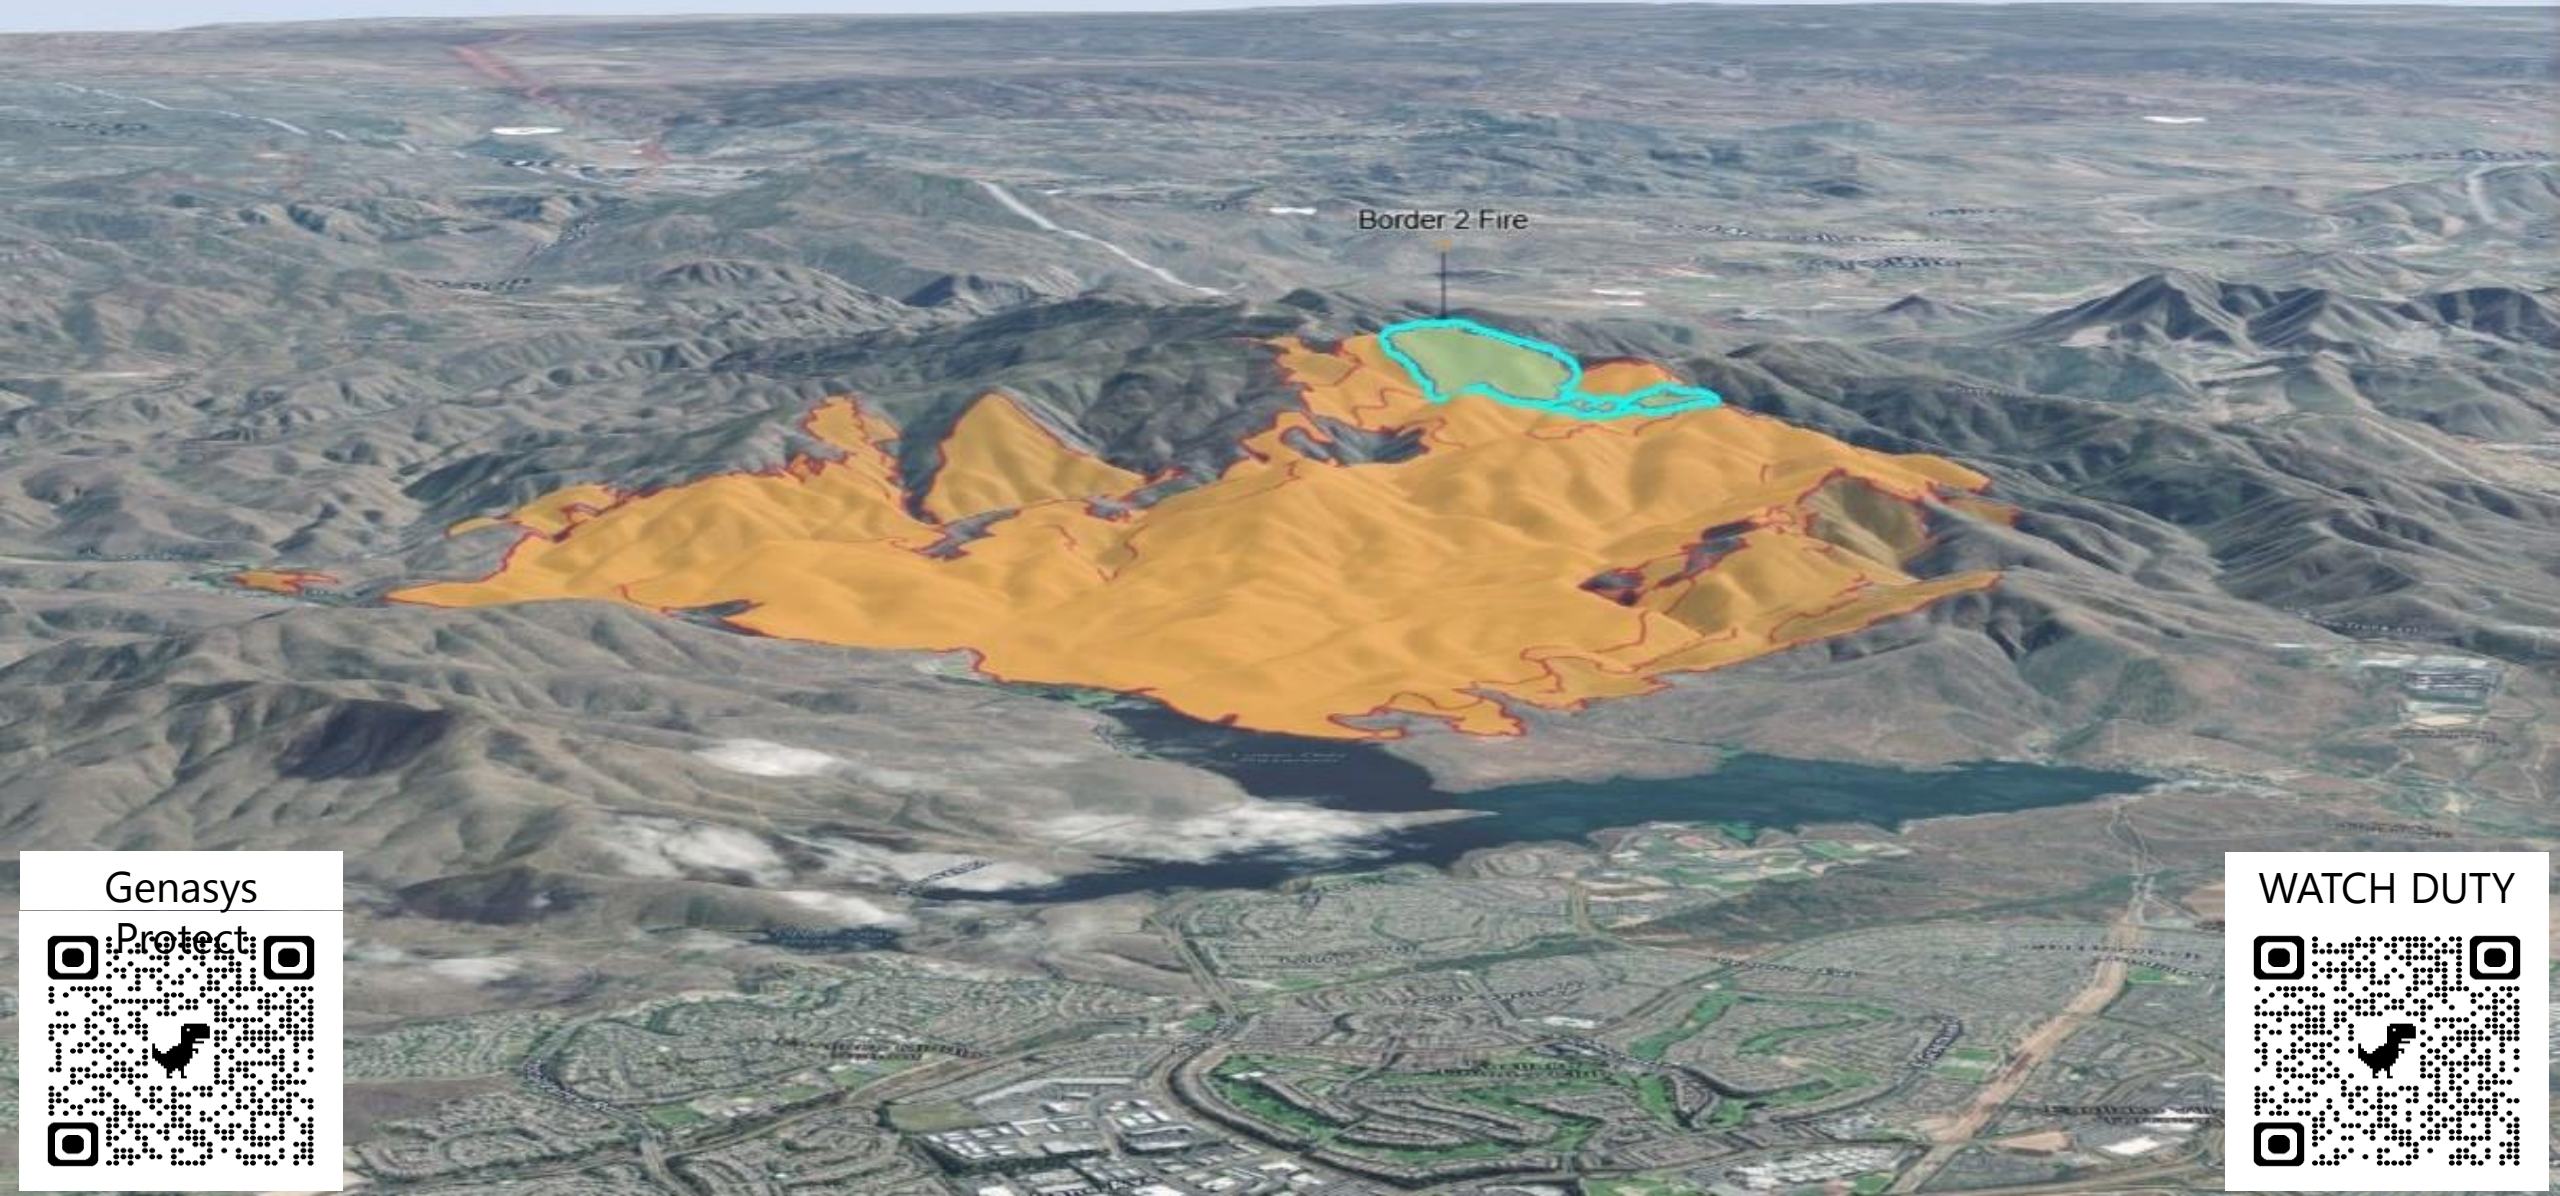

# THURSDAY JANUARY 23, 2025

- Approximately 2:00 p.m., Border Fire is reported, and initial resources are dispatched (Vegetation Fire Initial Attack)
  - 10 acres, burning upslope at moderate rate of spread, threatening communications infrastructure on Otay Mountain
- Incident solely within State Responsibility Area (SRA), local resources (CVFD) available as mutual aid
- City Manager (Director of Emergency Services) activated the Emergency Operations Center to discuss potential impacts to the city.

LRF TARGET  
32°35.1252' N  
116°51.5330' W  
ELV 2515 FT  
SLT 4.1 MI

LRF L ARMED  
LP C ARMED

HDEO  
DDE HAZE  
FOC GEO  
EXP AUT

GEOPOINT  
INS NAV 0.16°

TRK GEN

W N 2300 FT

-11° 71°

SLEW ACTIVE

Thursday, January 23<sup>rd</sup>, 3:46 p.m.

148 acres

Border 2 Fire

Genasys

Protect

WATCH DUTY

Thursday, January 23<sup>rd</sup>, 4:23 p.m.

228 acres