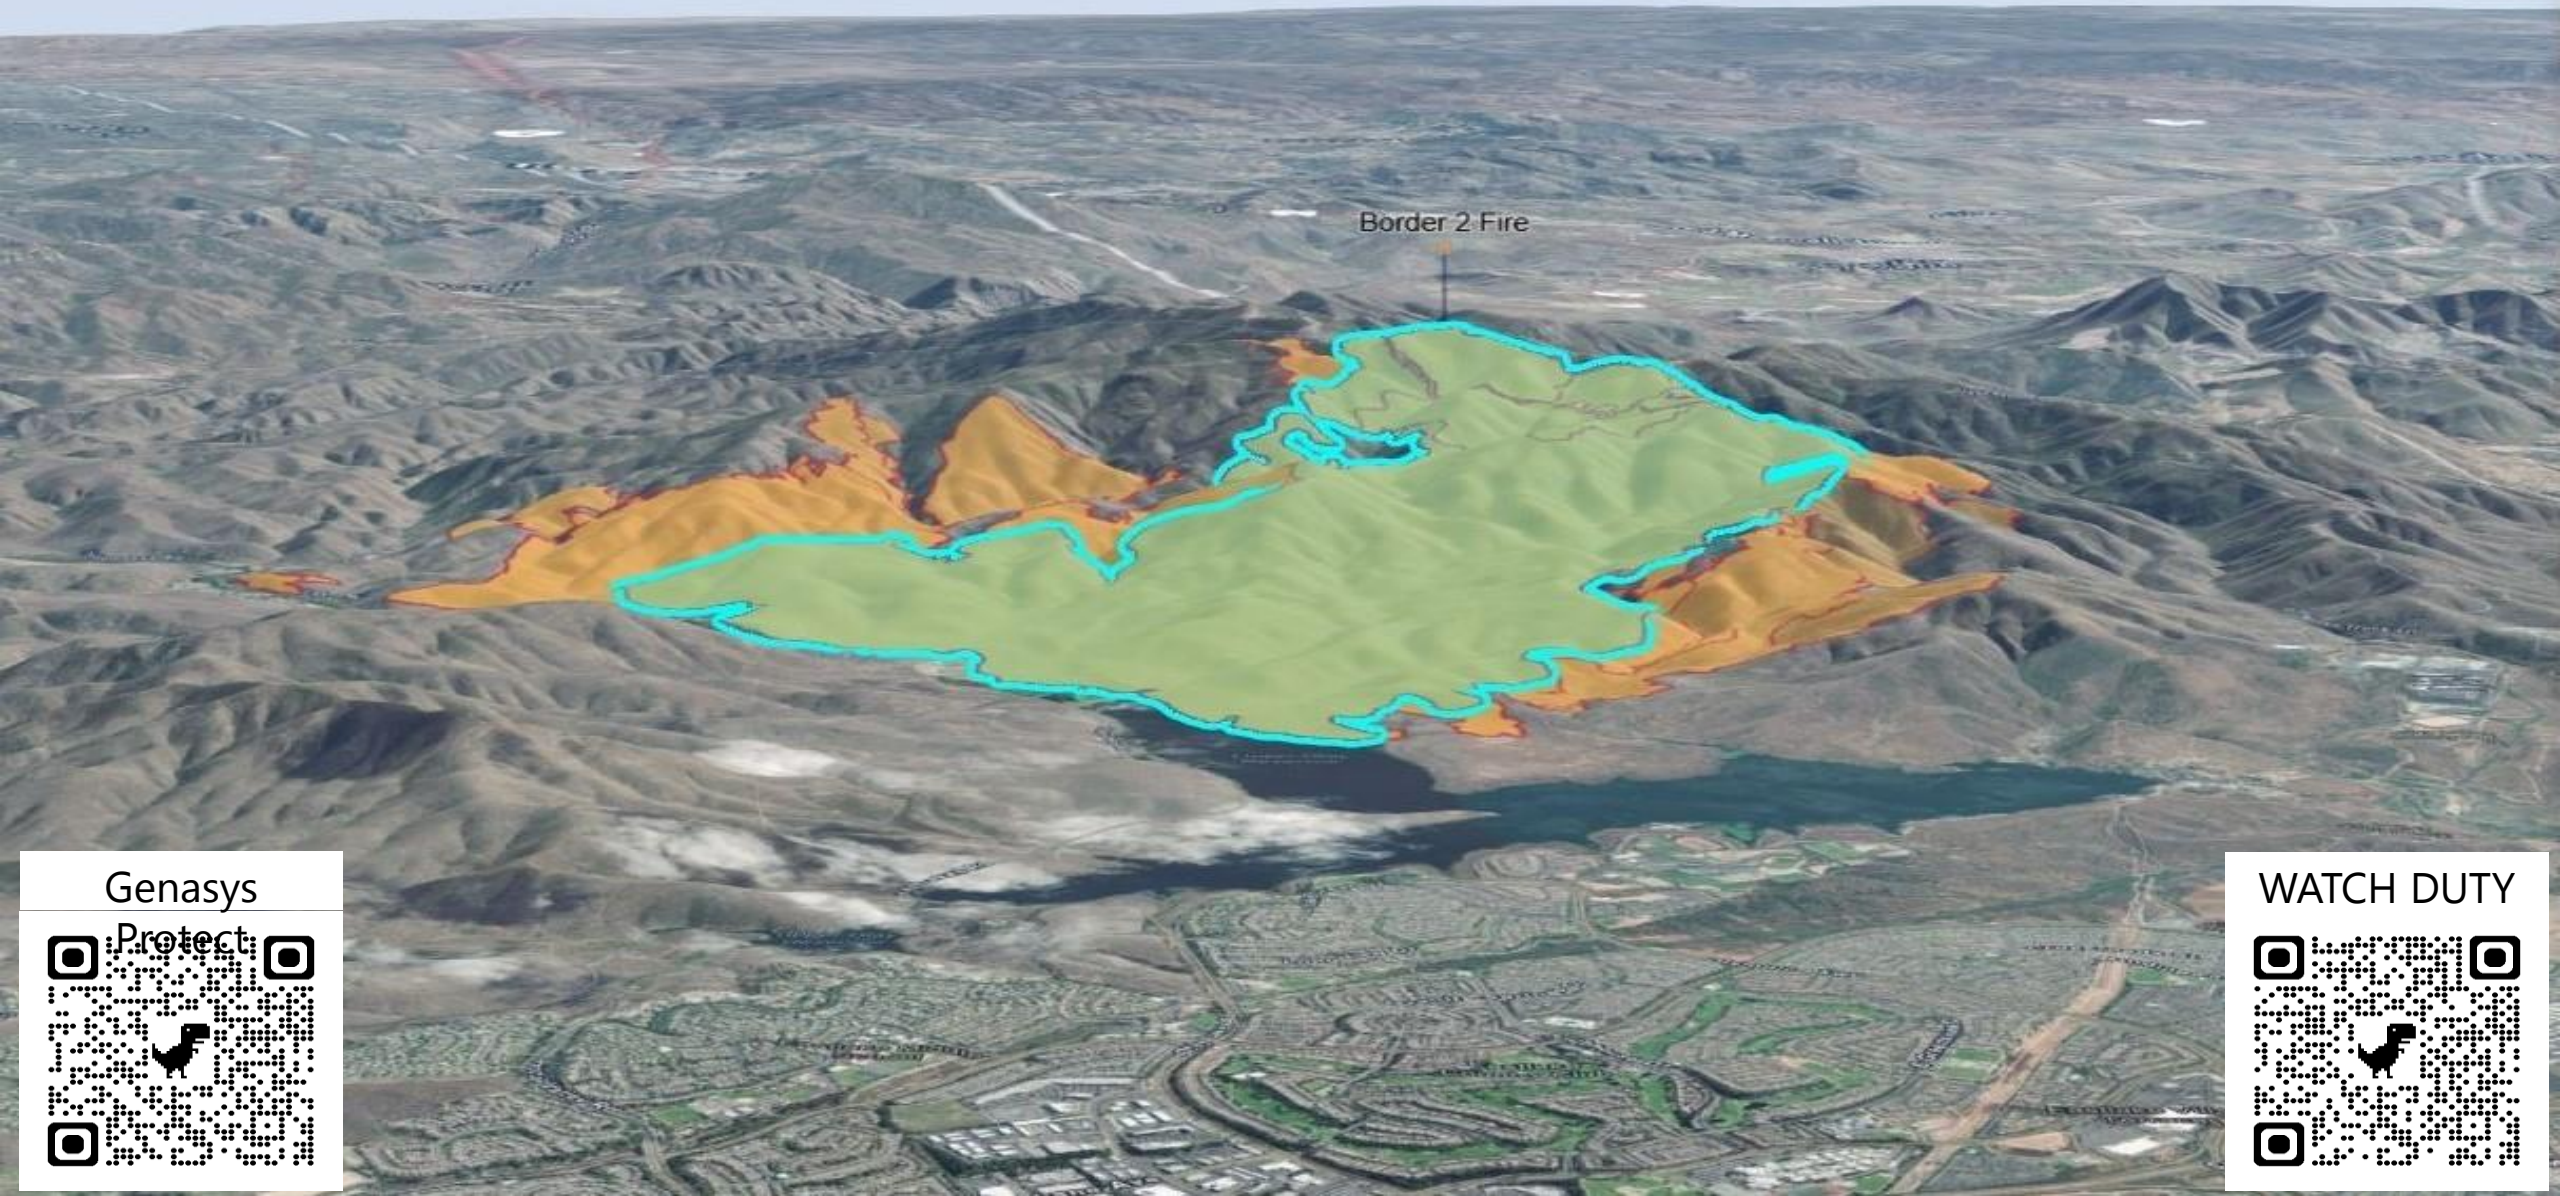

Thursday, January 23<sup>rd</sup>, 6:50 p.m.

566 acres

Border 2 Fire

Genasys

Protect

WATCH DUTY

Friday, January 24<sup>th</sup>, 5:30 a.m.

4,250 acres

# CRITICAL INCIDENT RESPONSE ACTIONS

- **Protective Actions**
  - Evacuation warning issued for east Chula Vista
  - Activated Red Cross to establish a Temporary evacuation point (TEP) at Southwestern College
- **Mobilization of Resources**
  - Staging area established for City/County resources at Mountain Hawk Park and EATC
  - CERT activated to assist with evacuation site at SWC
- **Coordination with External Partners**
  - Provide information and recommendations to partner agencies

Friday, January 24<sup>th</sup>, 5:30 a.m.

4,250 acres

Border 2 Fire

Genasys

Protect

WATCH DUTY

Friday, January 24<sup>th</sup>, 11:10 a.m.

5,389 acres