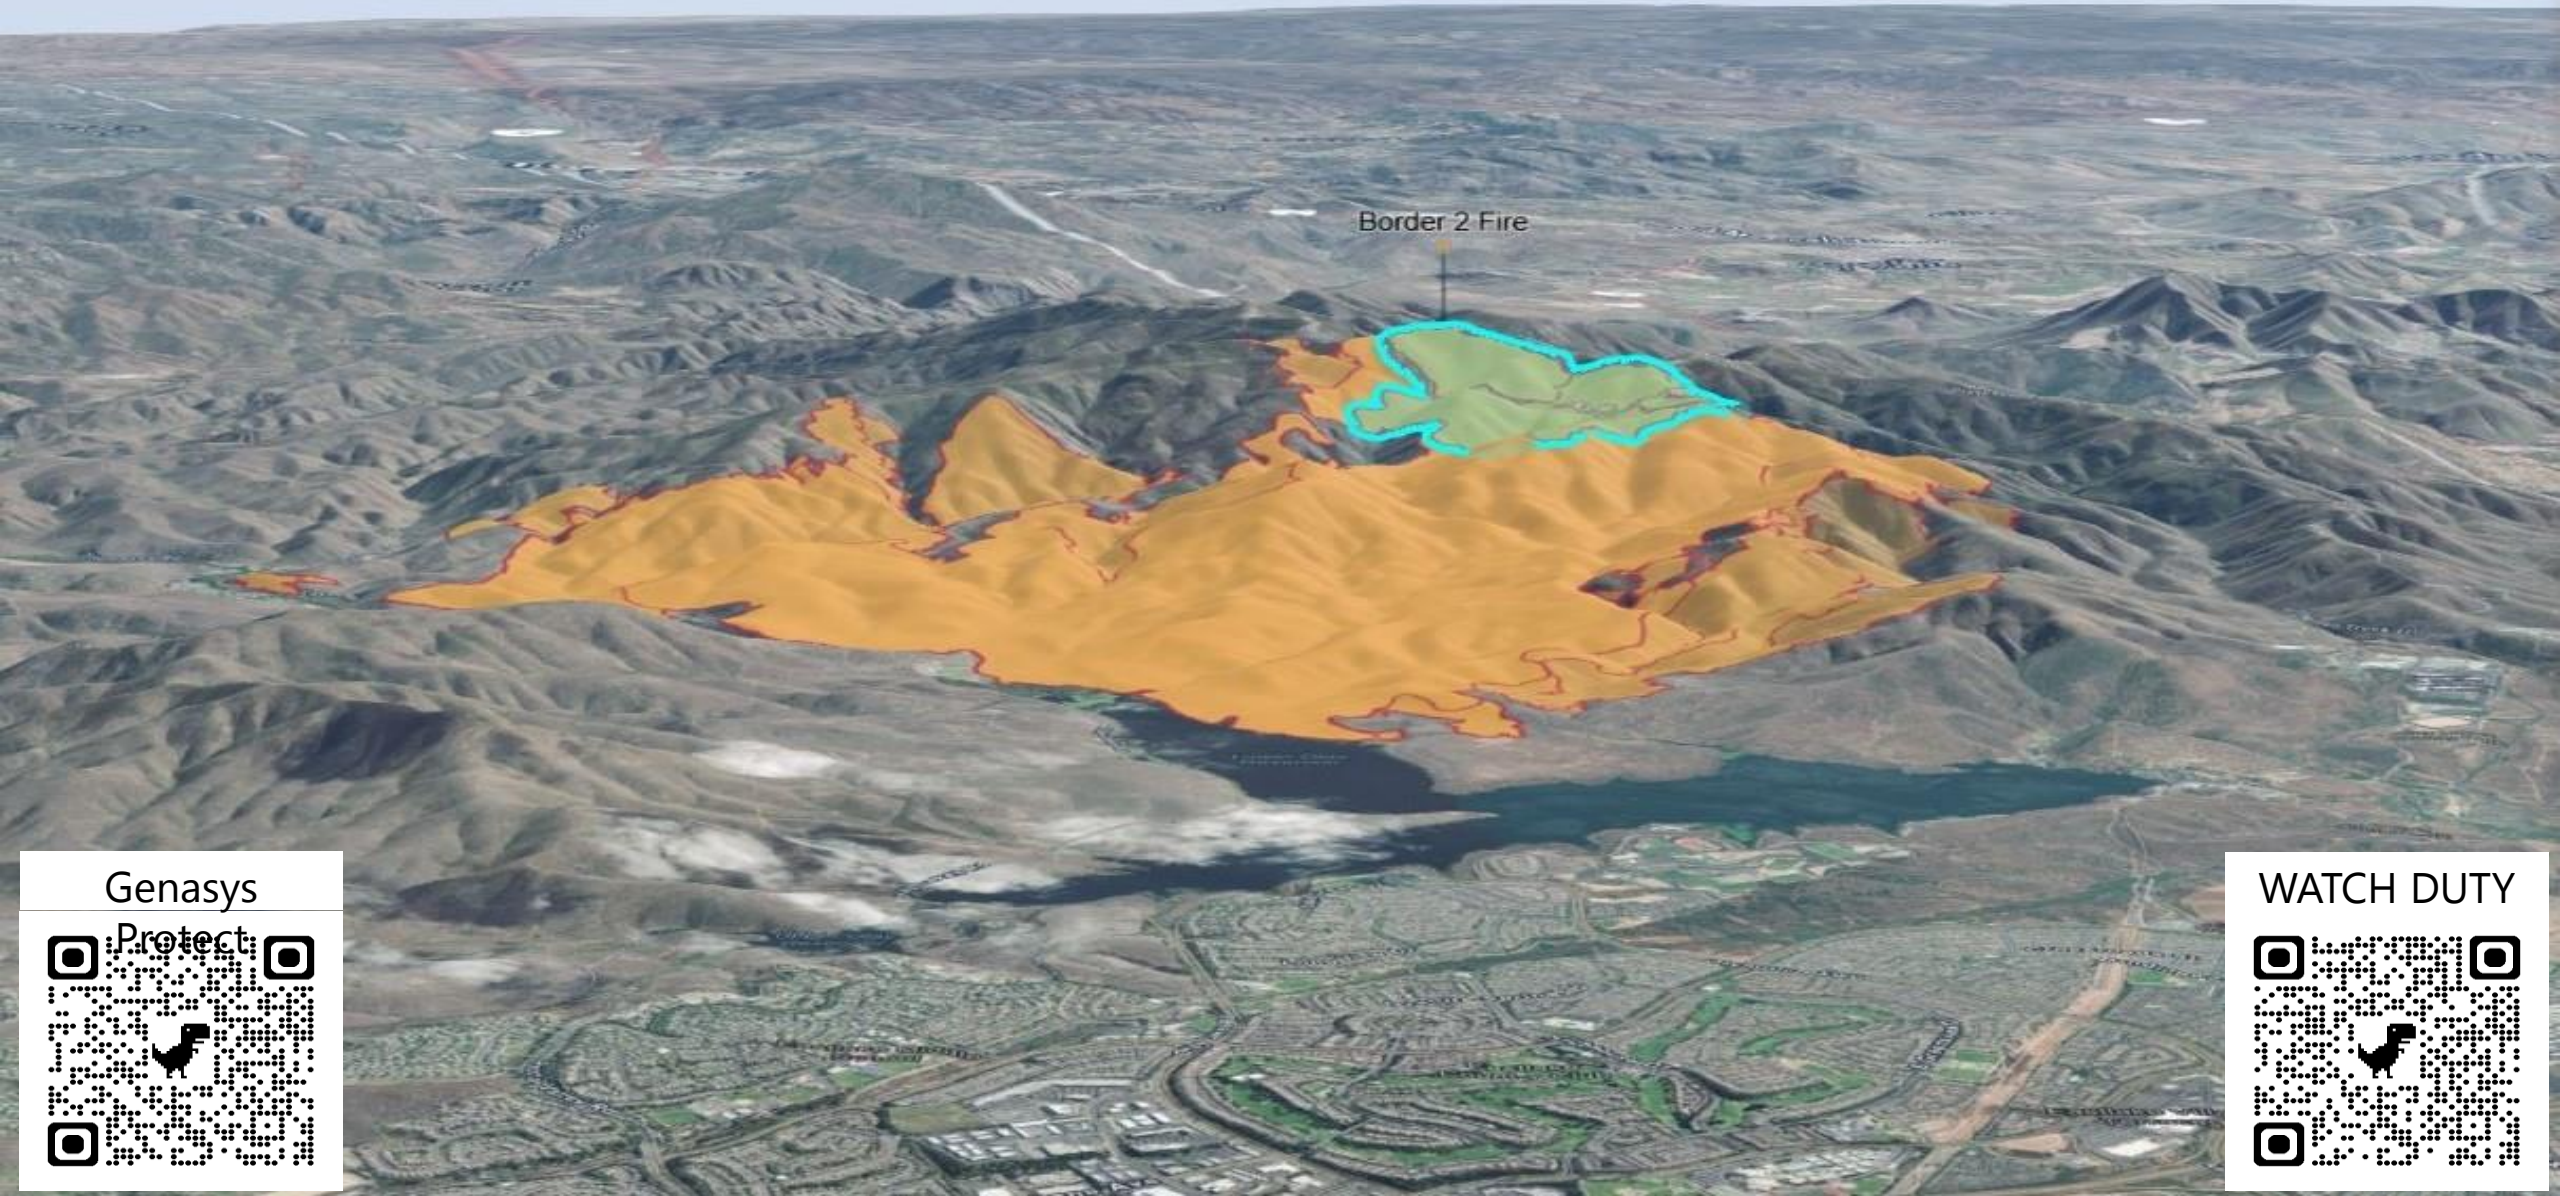

Border 2 Fire

Genasys

Protect

WATCH DUTY

Thursday, January 23<sup>rd</sup>, 6:50 p.m.

566 acres

Border 2 Fire

Genasys