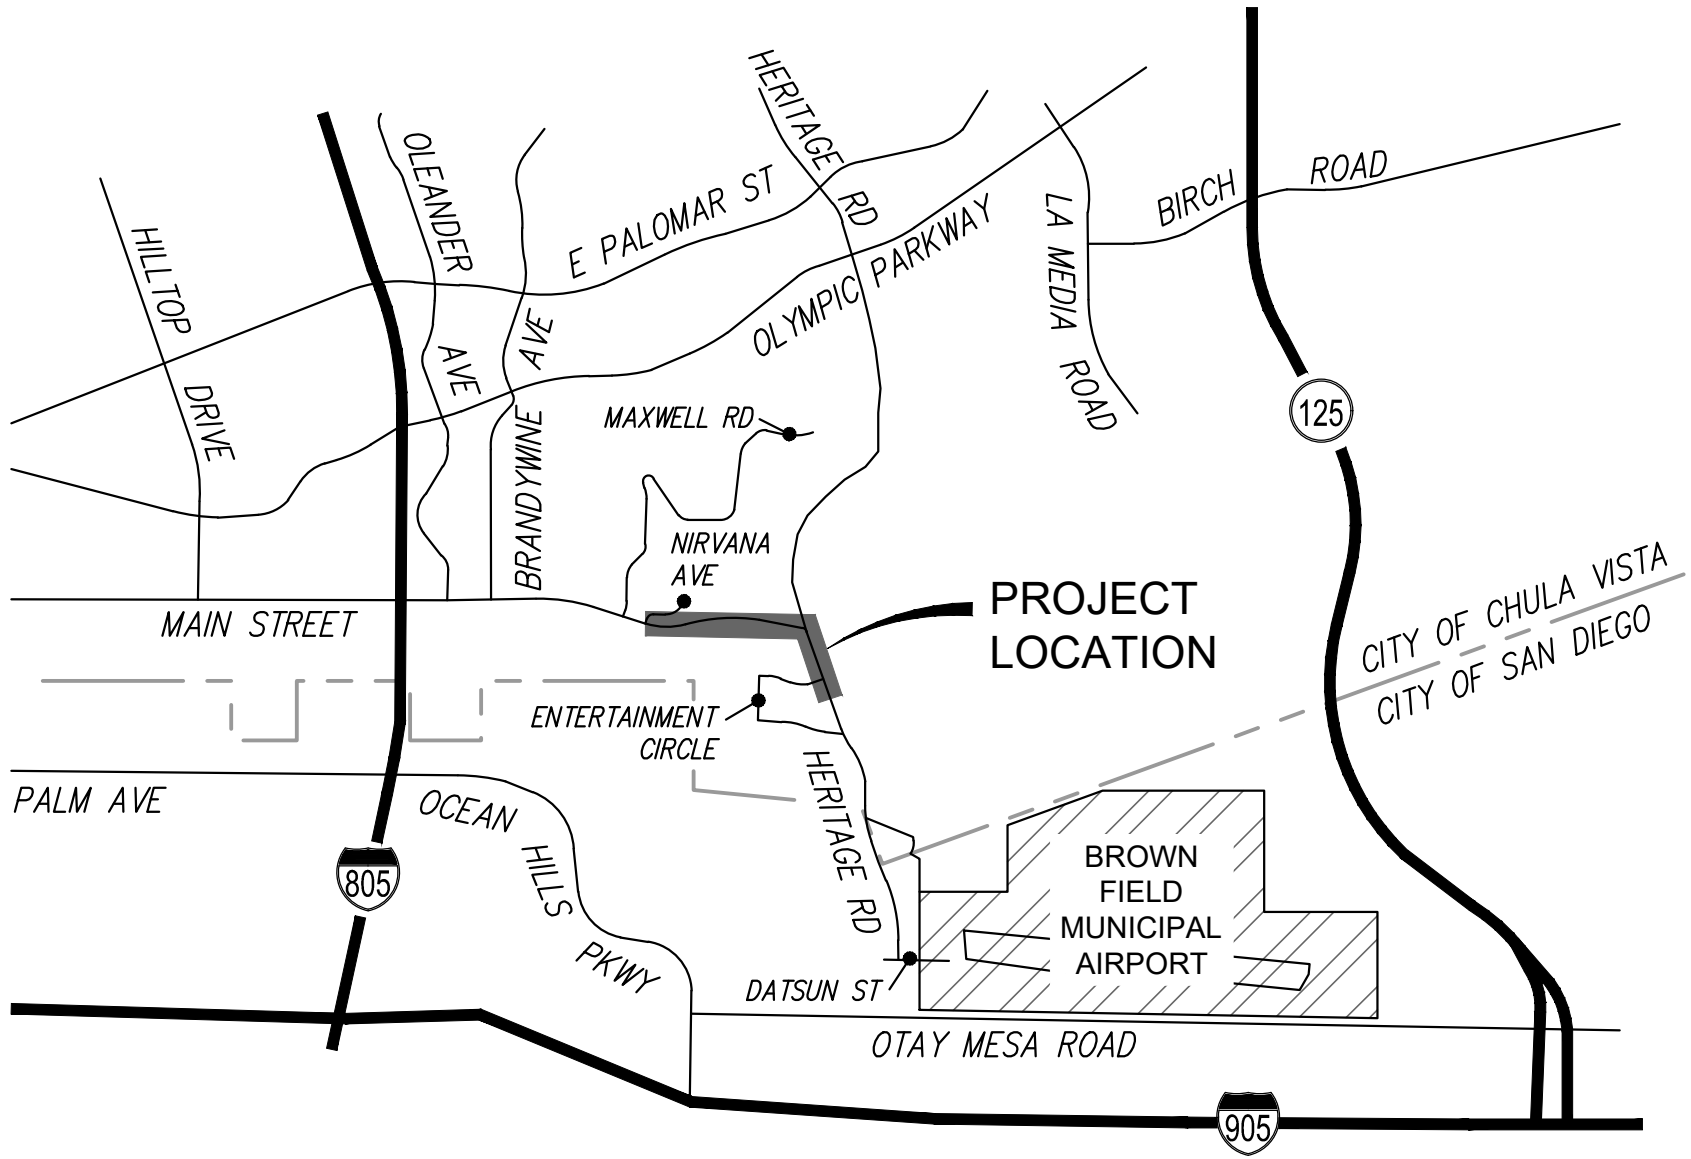

HERITAGE BRIDGE REPLACEMENT PROJECT
STM386 – STM388

C:_Projects\STM386 Heritage Bridge\CAD\Exhibits\2024\2024.07.24 Vicinity Map\Vicinity Map.dwg -- 7/24/2024 8:20 AM

VICINITY MAP