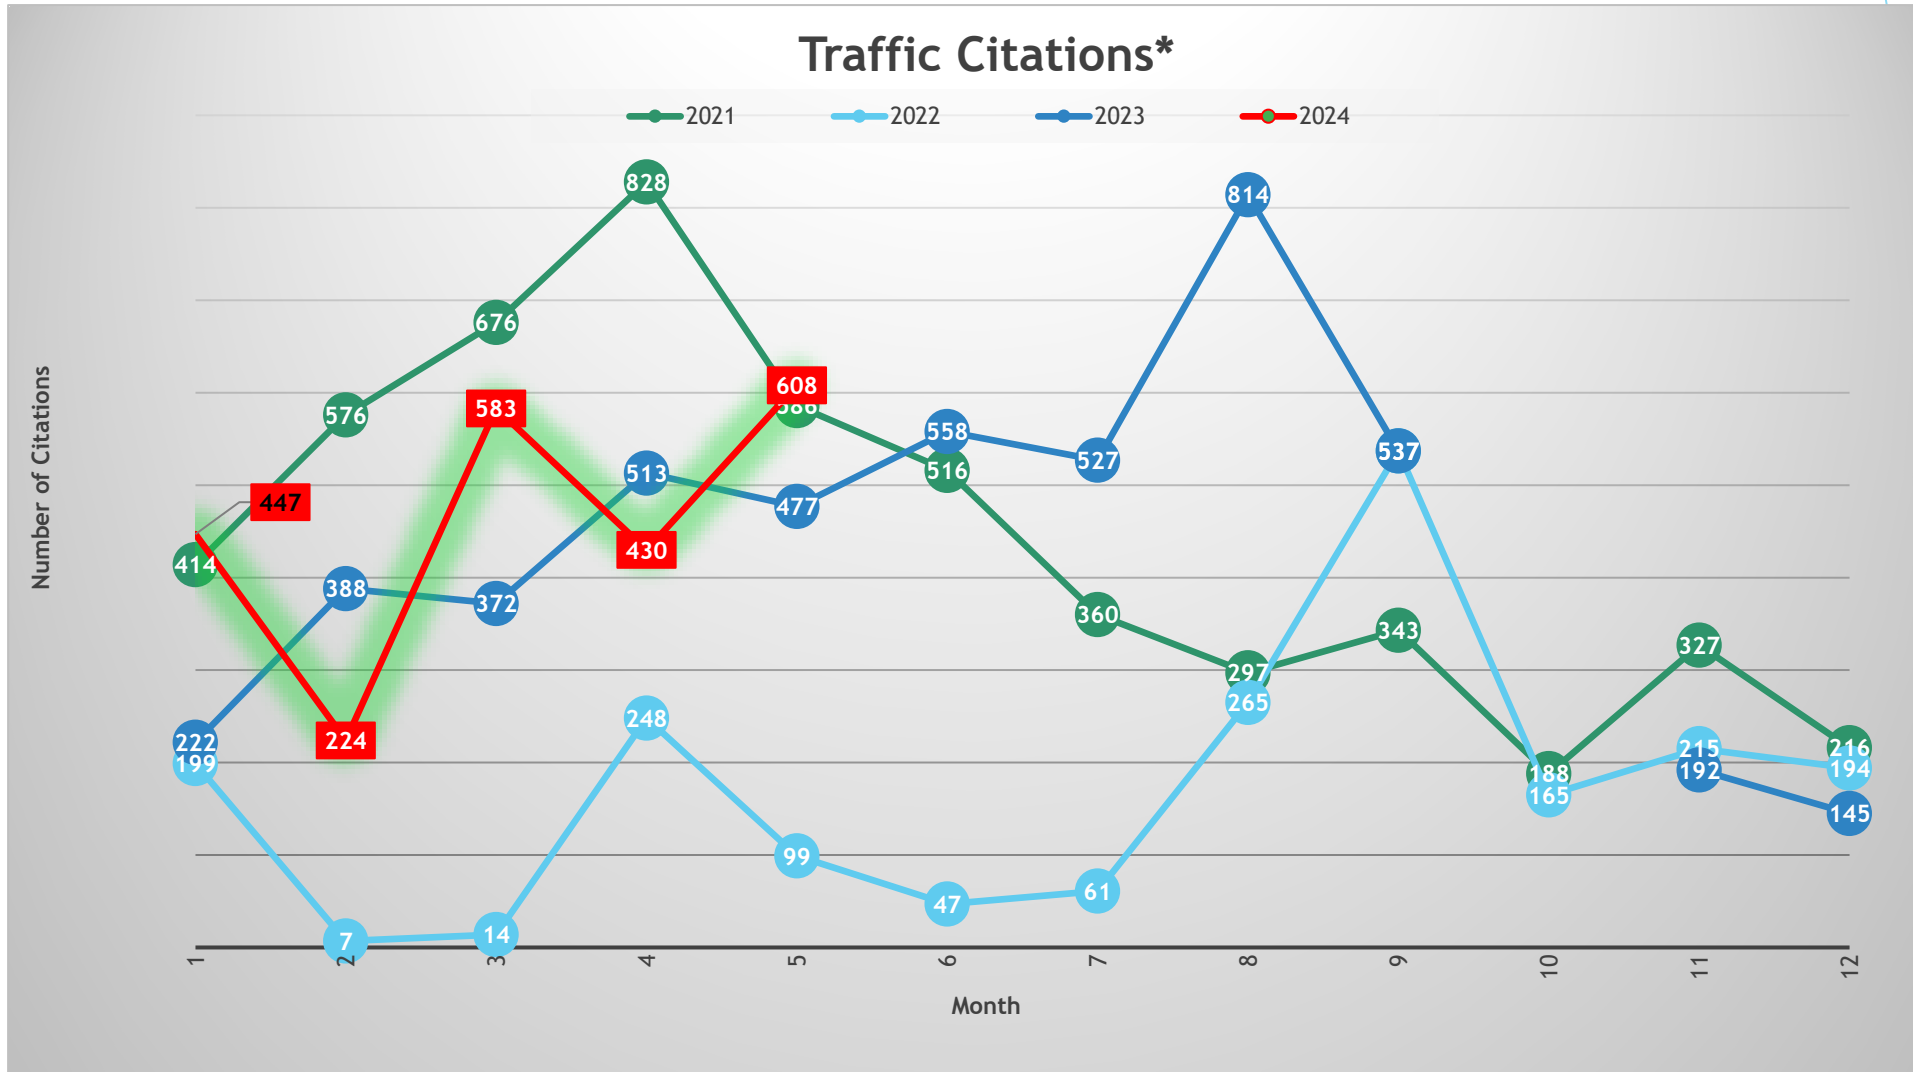

Traffic Safety Commission

Police Department Traffic Collisions/Citations Update

June 2024

CITY OF
CHULA VISTA

Traffic Collisions

Traffic Citations*

* NOT counting parking citations

An aerial perspective of a city street. A green-painted bike lane runs down the center of the road, with a white dashed line on the right side. A white car is driving in the bike lane. To the left of the bike lane is a regular car lane with a white car. To the right of the bike lane is a sidewalk with pedestrians, trees, and a bicycle. The word "QUESTIONS?" is overlaid in large, bold, black letters in the center of the image.