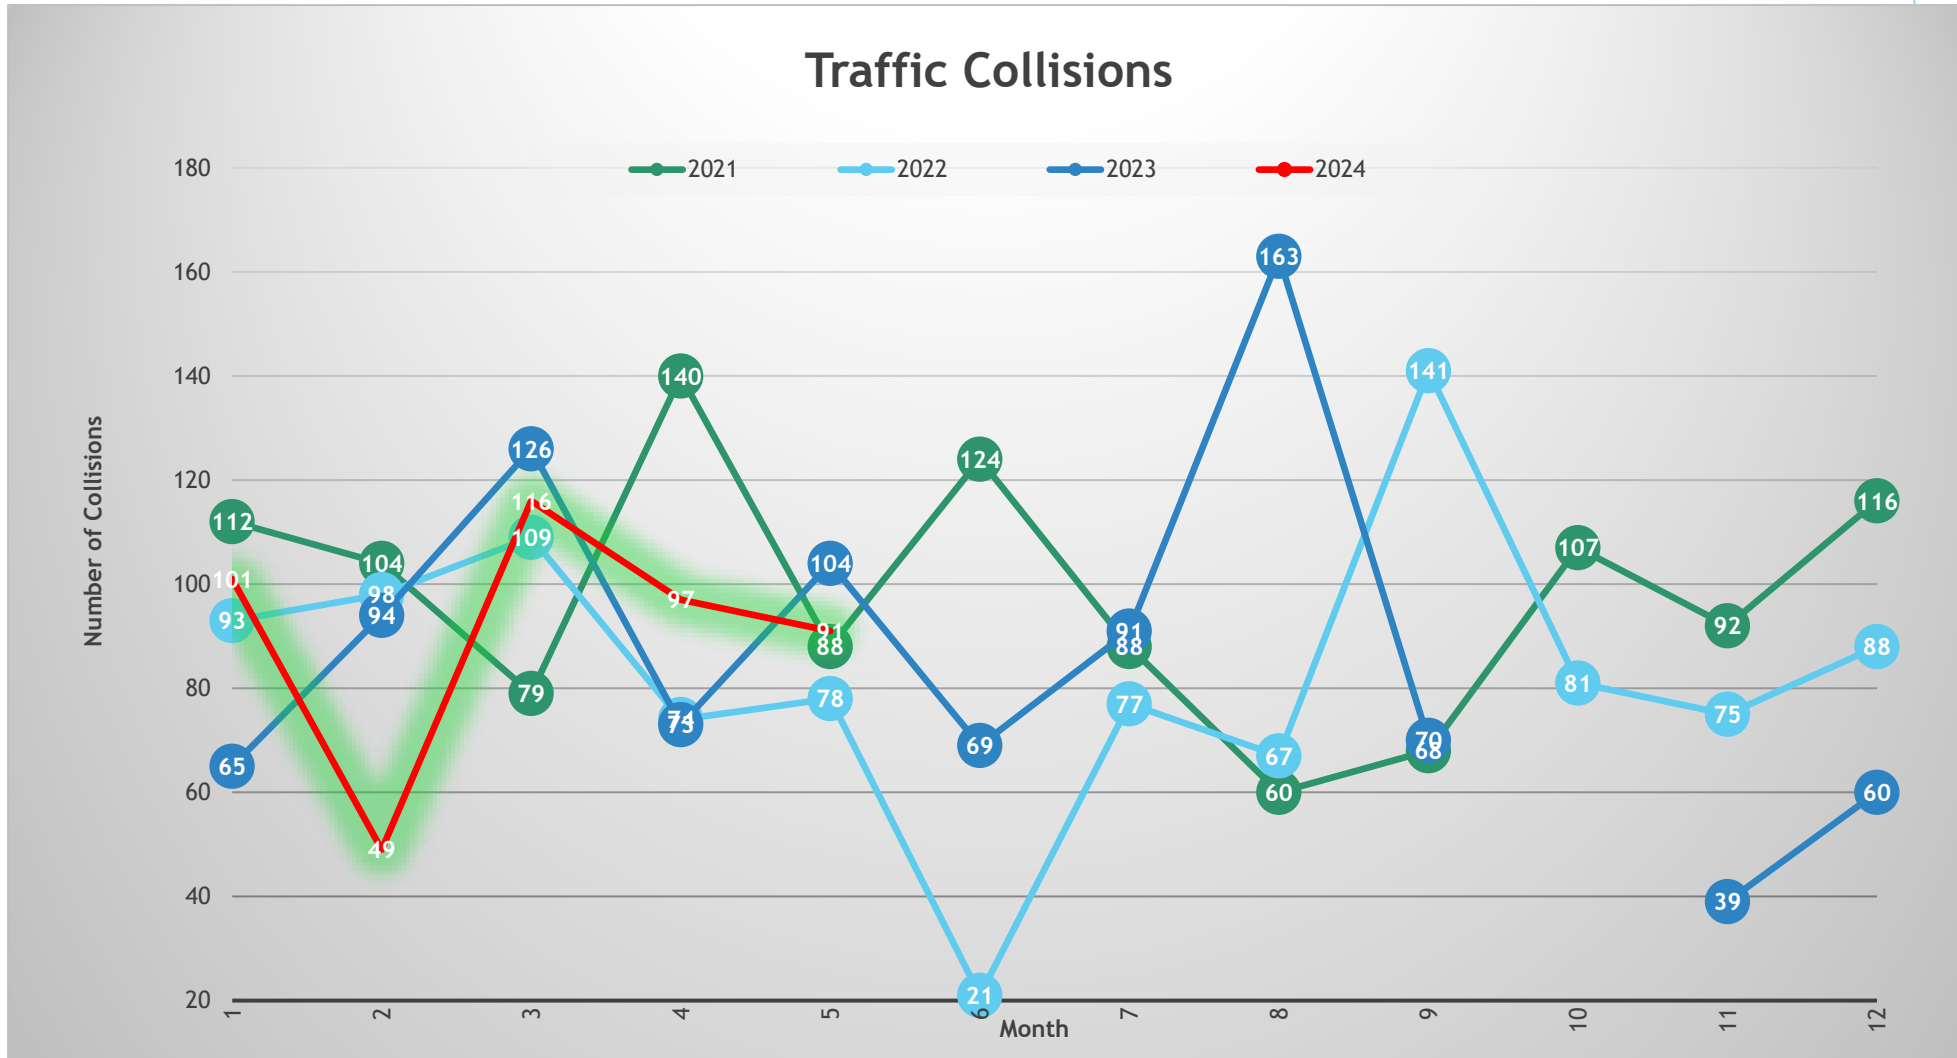

Traffic Safety Commission

Police Department Traffic Collisions/Citations Update

June 2024

CITY OF
CHULA VISTA

Traffic Collisions

Traffic Citations*

* NOT counting parking citations

An aerial perspective of a city street. A green-painted bike lane runs down the center of the road, with a white dashed line on the right side. A white car is driving in the bike lane. To the left of the bike lane is a regular car lane with a white car. To the right of the bike lane is a sidewalk with pedestrians, trees, and a bicycle. The word "QUESTIONS?" is overlaid in large, bold, black letters in the center of the image.