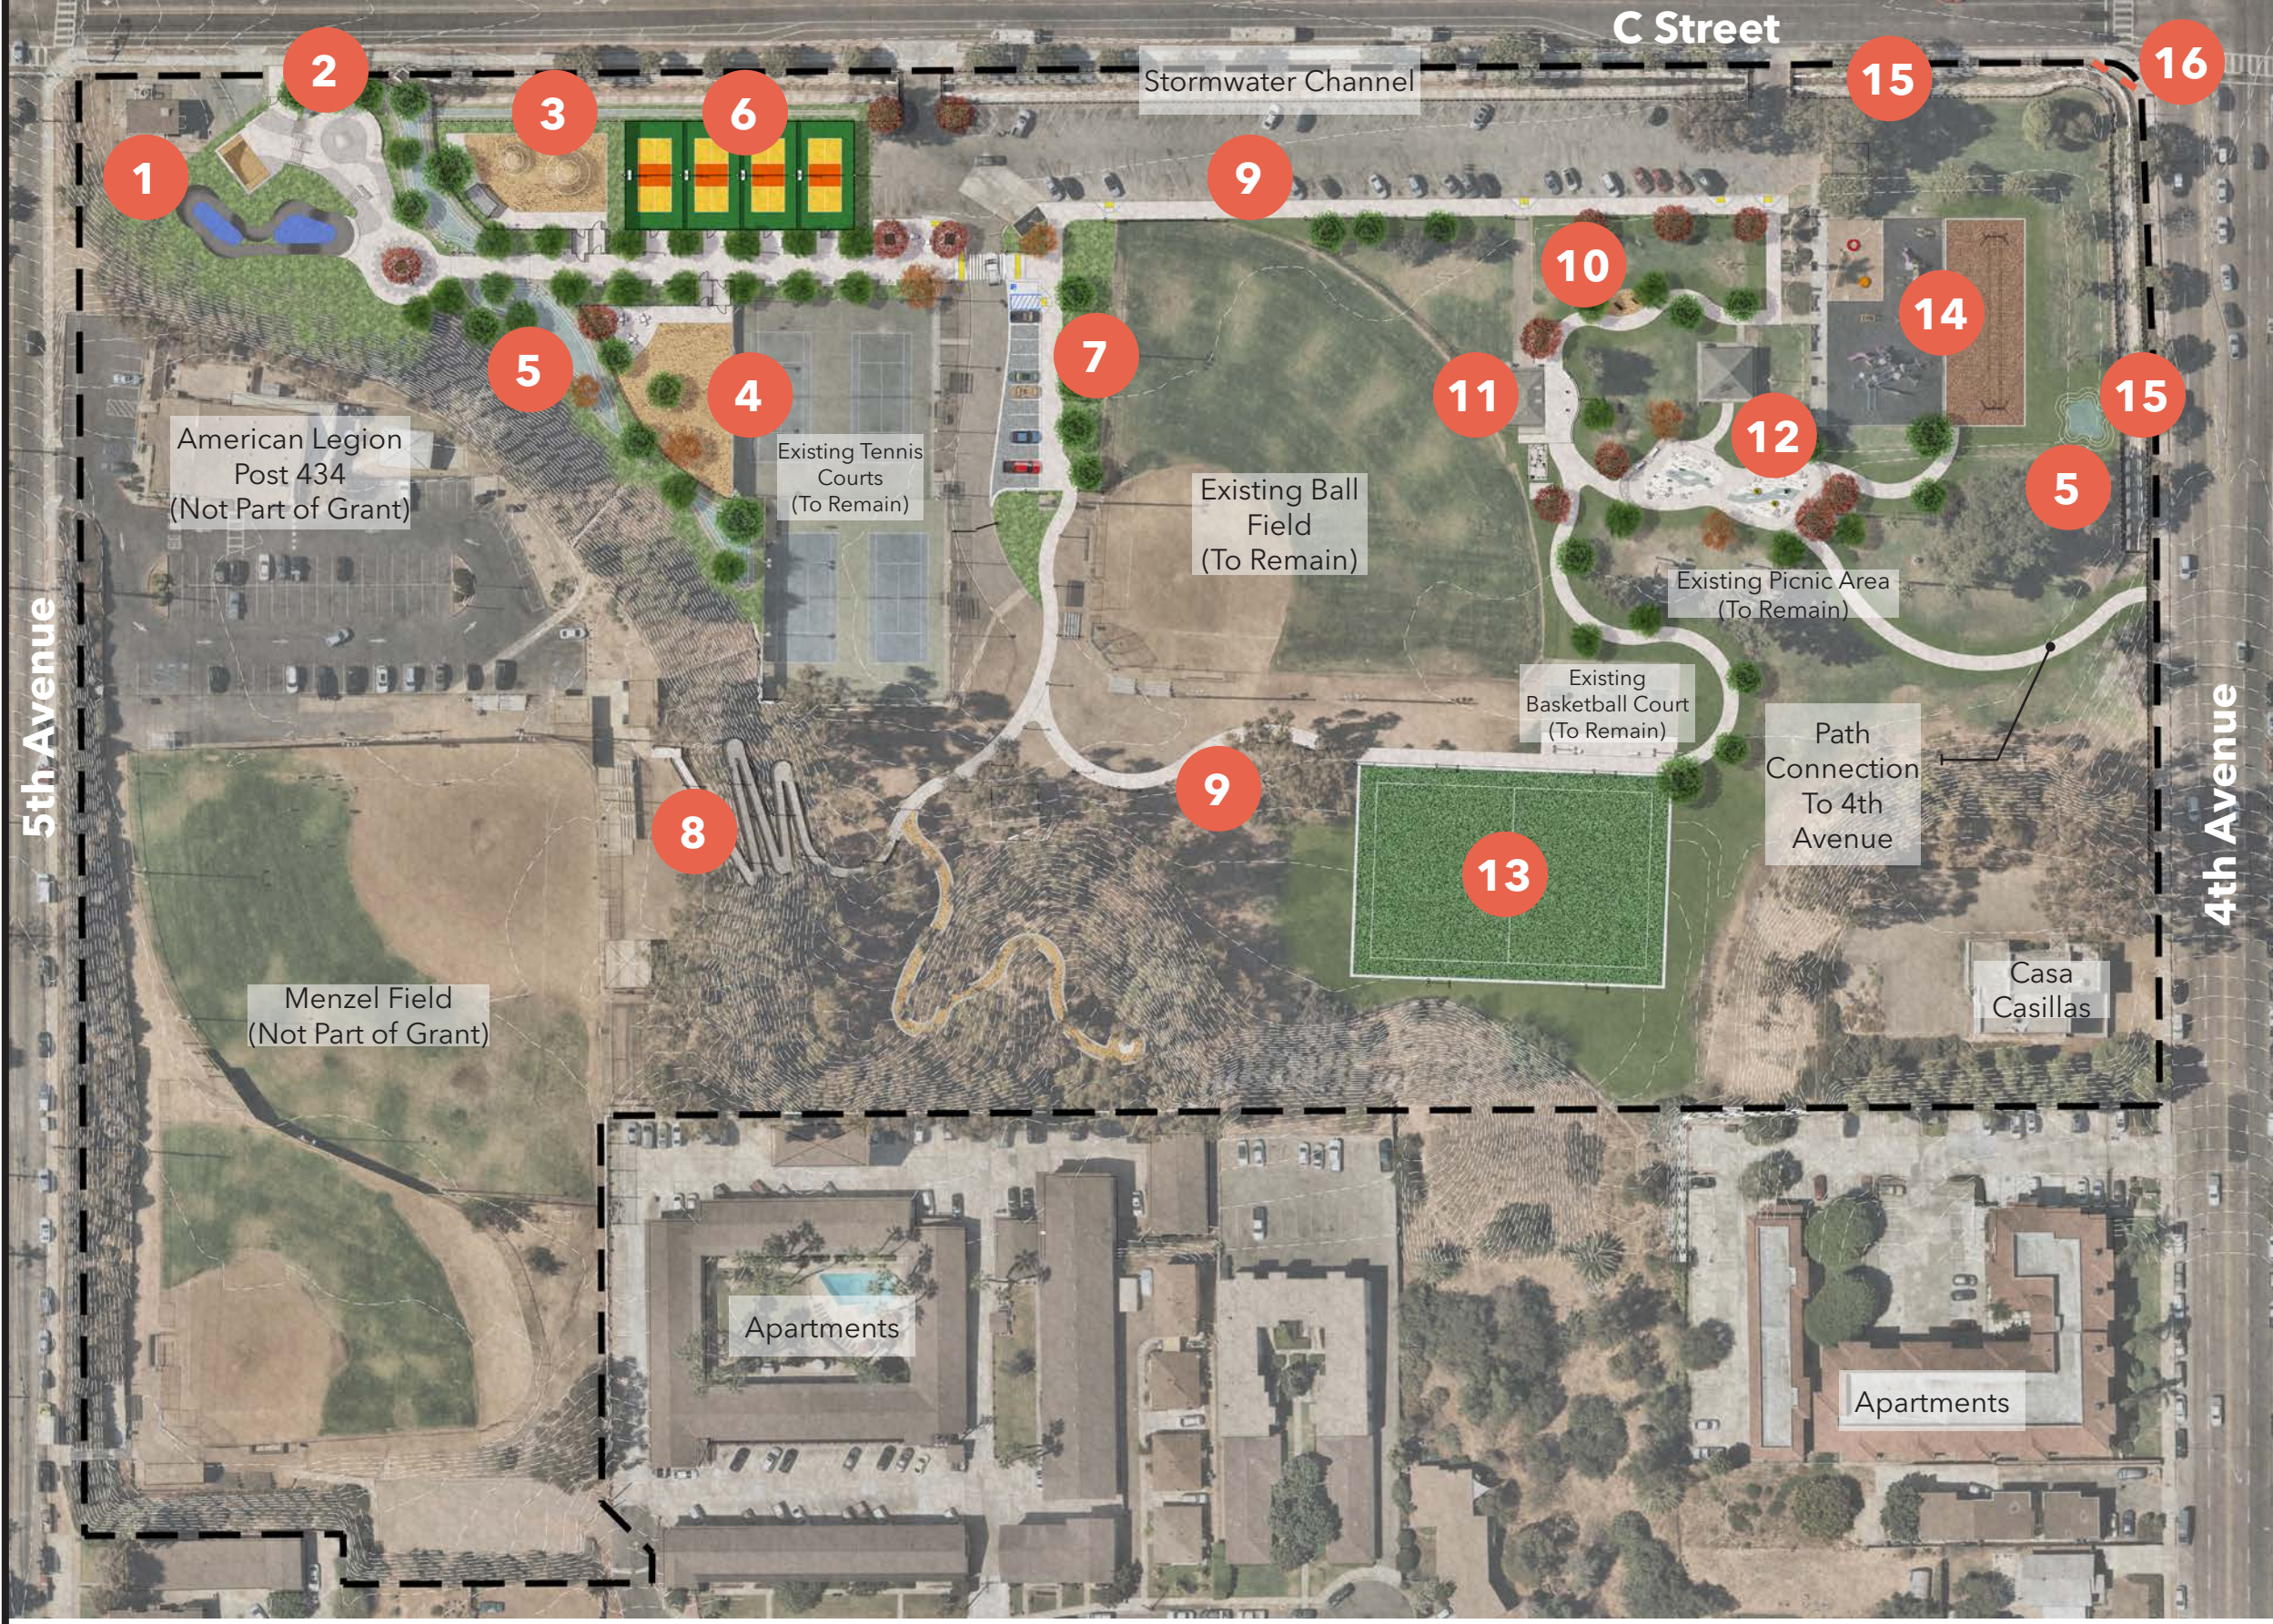

LEGEND:

- 1** Bike Park
- 2** Skate Park
- 3** Small Dog Park
- 4** Large Dog Park
- 5** Stormwater Channel & Basins
- 6** Pickleball Courts (4)
- 7** Additional Parking Lot (13 New Spaces)
- 8** ADA Ramp
- 9** Perimeter Trail
- 10** Fitness Equipment
- 11** Showers & Changing Station
- 12** Interactive Water Feature
- 13** Lit Artificial Turf Field (7vs7 165'x105')
- 14** New Playground & Surfacing
- 15** Improved Channel Fencing
- 16** Park Monument Sign

PARK MASTER PLAN