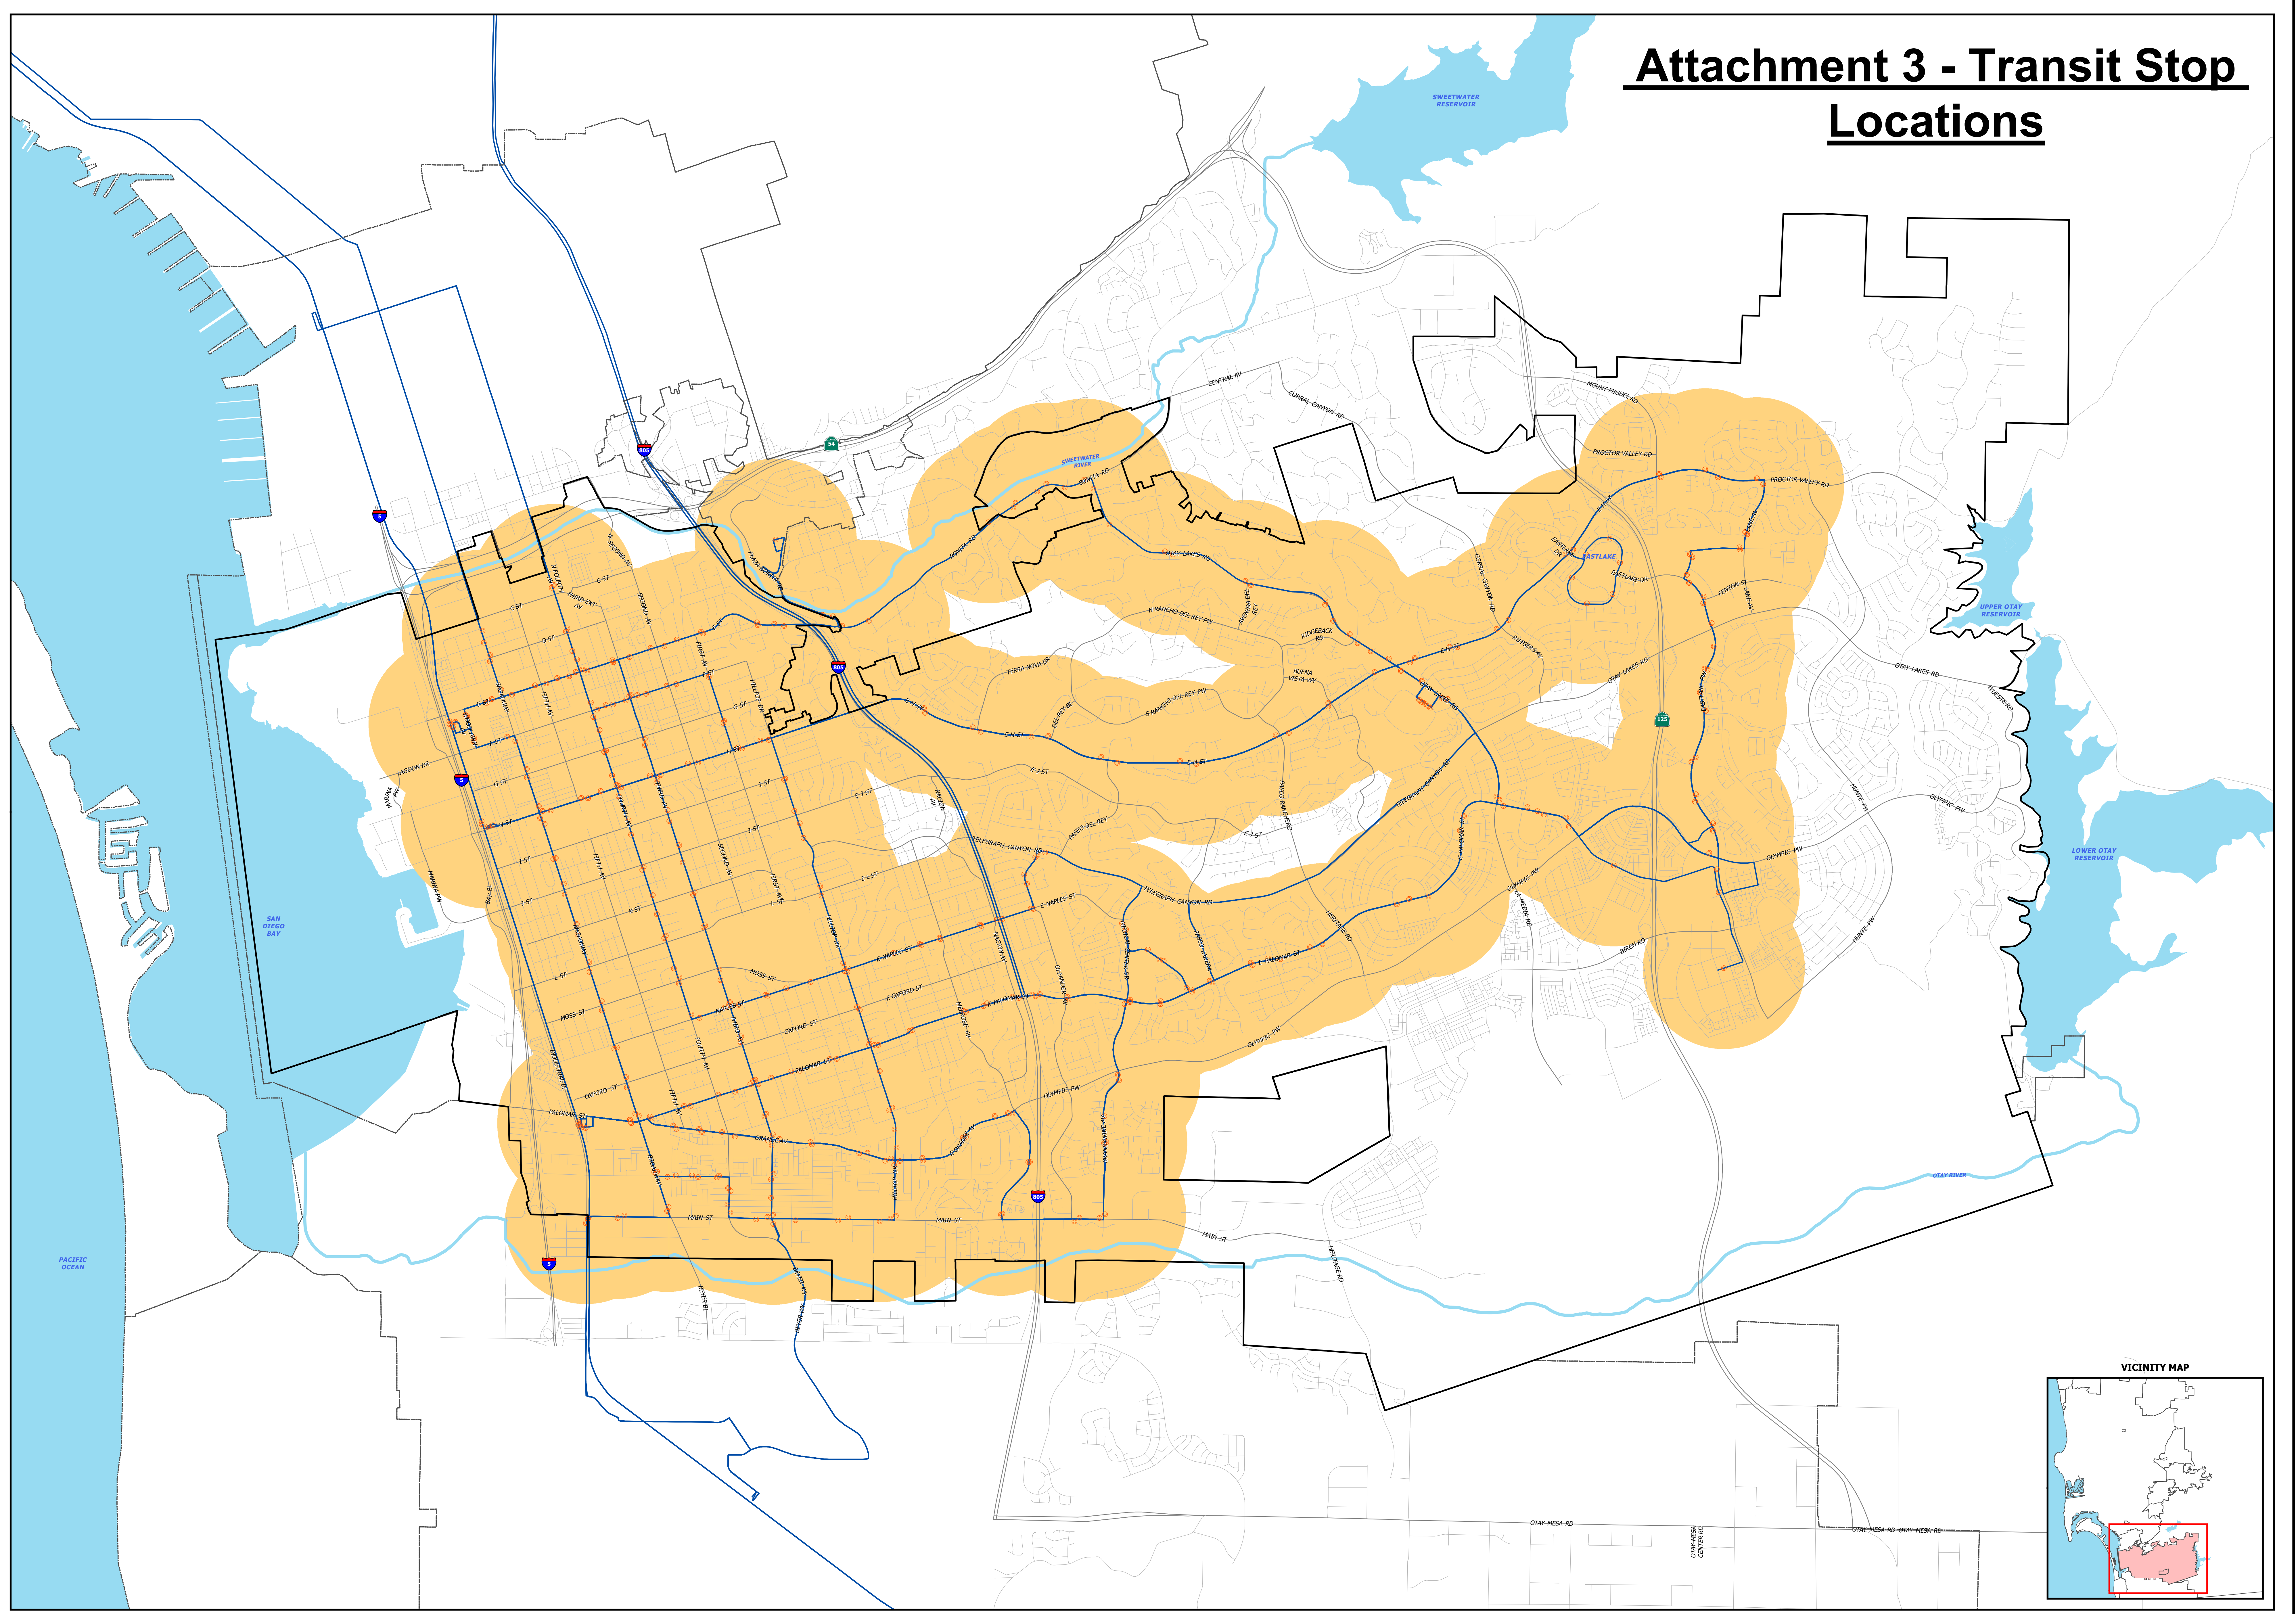

Attachment 3 - Transit Stop Locations

1. **LEGEND**
2. Transit Stops/Stations
   - 1/2 Mile Buffer *
   - Transit Routes
   - City of Chula Vista

ALL TRANSIT STOPS AND 1/2 MILE BUFFER